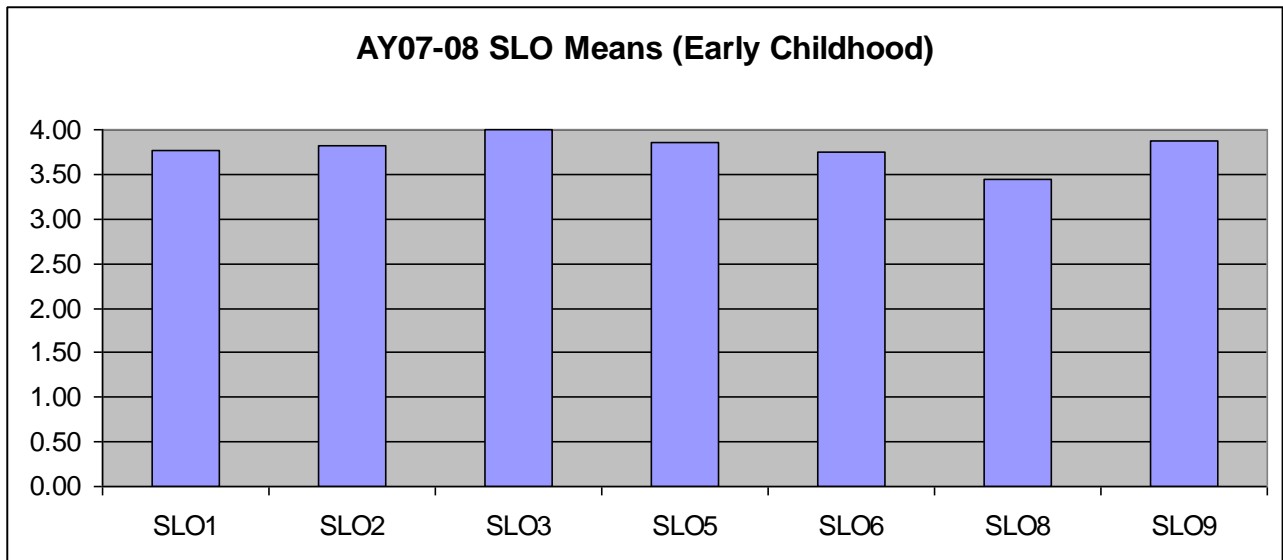

Early Childhood AY07-08

SLO1 (N=35)

SLO2 (N=33)

SLO3 (N=35)

SLO5 (N=22)

EDEC523 (overall means: 4.0 for both sections)

SLO5 Rubric Criteria Score Means (Section 1)

SLO6 (N=31)