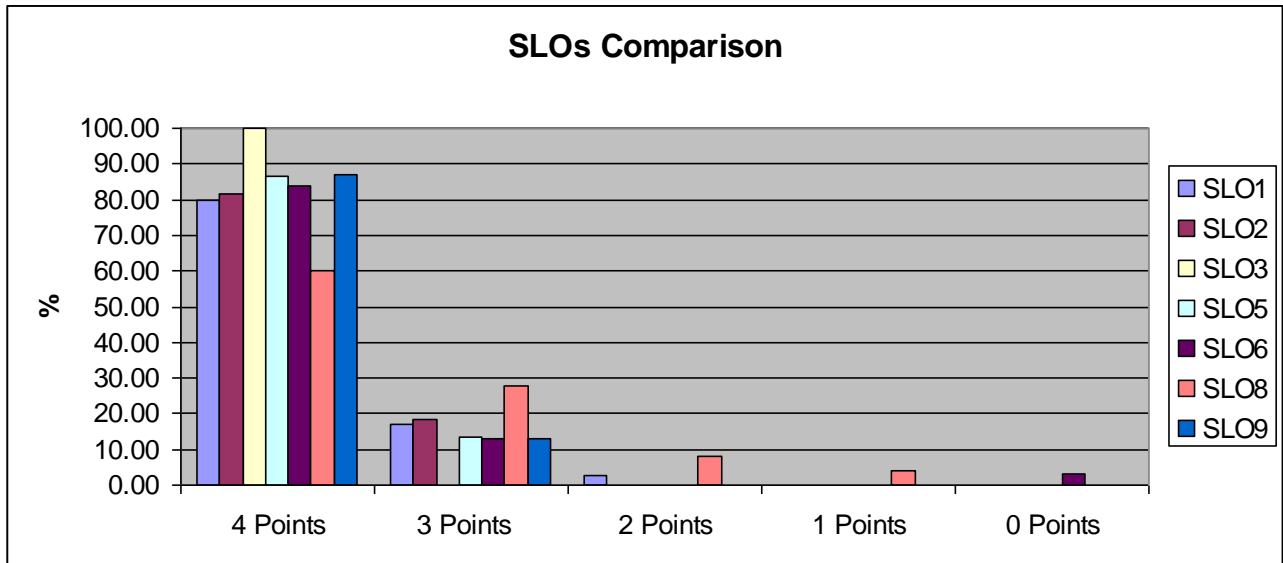

Early Childhood AY07-08

SLO1 (N=35)

SLO2 (N=33)

SLO3 (N=35)

SLO5 (N=22)

EDEC523 (overall means: 4.0 for both sections)

SLO5 Rubric Criteria Score Means (Section 1)

SLO6 (N=31)