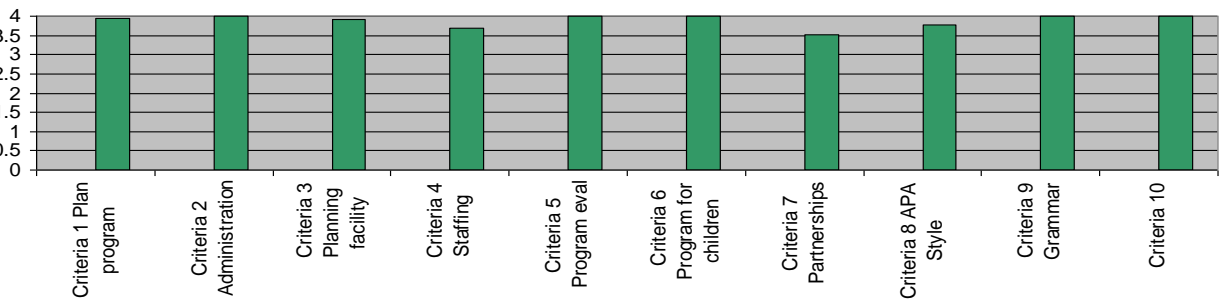

Early Childhood AY07-08

SLO1 (N=35)

SLO2 (N=33)

SLO3 (N=35)

SLO5 (N=22)

EDEC523 (overall means: 4.0 for both sections)

SLO5 Rubric Criteria Score Means (Section 1)

SLO6 (N=31)