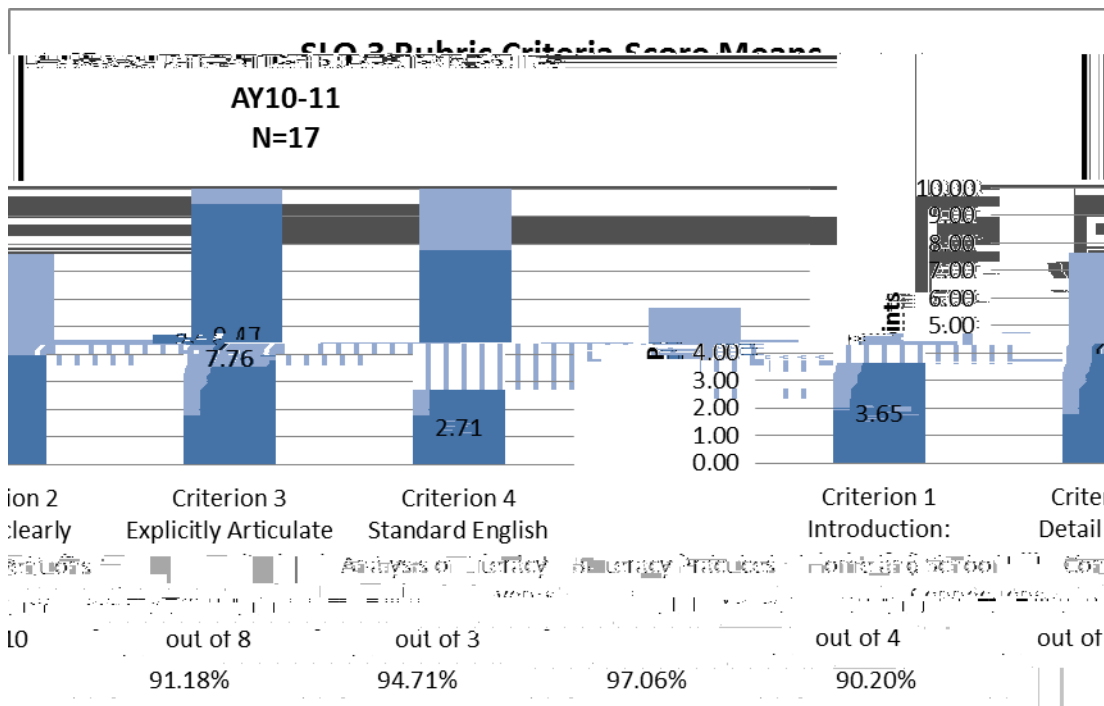

SLO 1 Rubric Criteria Score Means

**Y09-10
N=50**

A

Outcome 1:

Outcome 2:

Outcome 3:

Outcome 7:
Outcome 8:

Outcome 3:

Outcome 4:

Outcome 5:

Outcome 7:

SLO 7
AY10-11
N=52