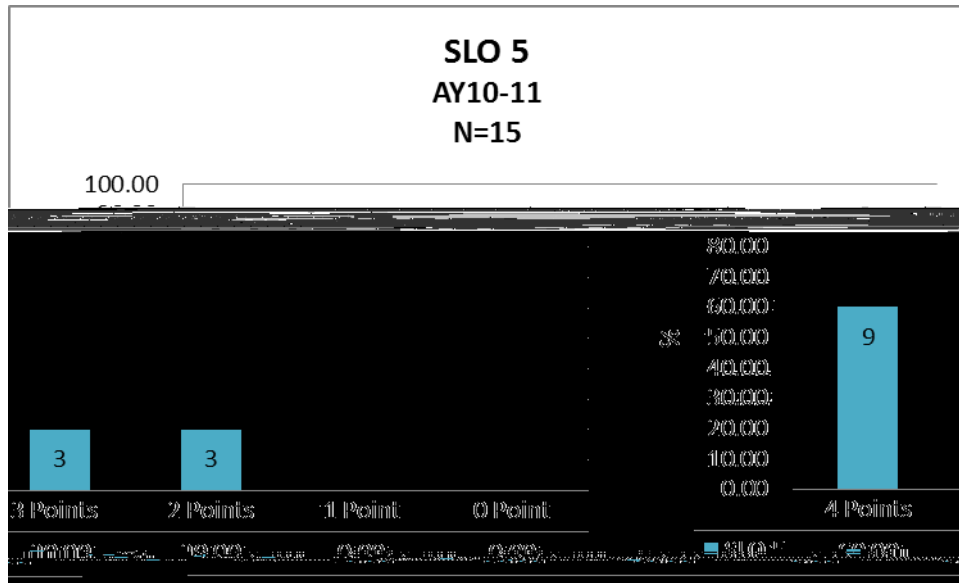

SLO 1 Rubric Criteria Score Means

**Y09-10
N=50**

A

Outcome 1:

Outcome 2:

Outcome 3:

Outcome 7:
Outcome 8:

Outcome 3:

Outcome 4:

Outcome 5:

Outcome 7:

SLO 7
AY10-11
N=52