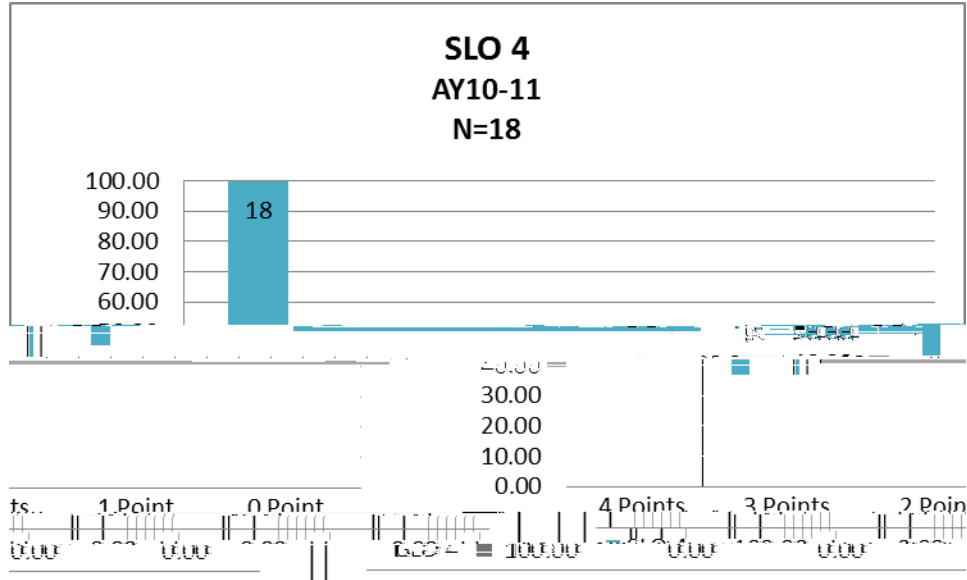

SLO 1 Rubric Criteria Score Means

**Y09-10
N=50**

A

Outcome 1:

Outcome 2:

Outcome 3:

Outcome 7:
Outcome 8:

Outcome 3:

Outcome 4:

Outcome 5:

Outcome 7:

SLO 7
AY10-11
N=52