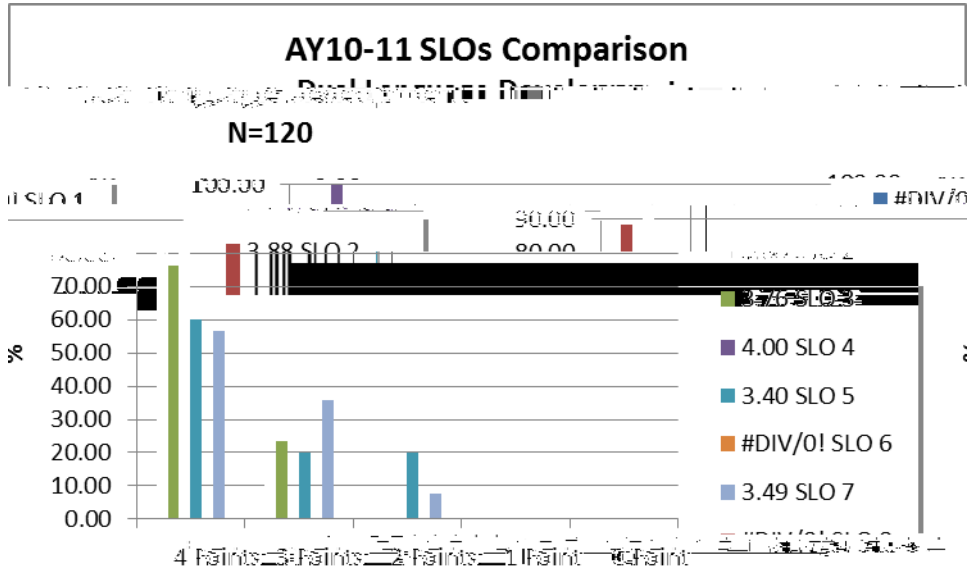

SLO 1 Rubric Criteria Score Means

**Y09-10
N=50**

A

Outcome 1:

Outcome 2:

Outcome 3:

Outcome 7:
Outcome 8:

Outcome 3:

Outcome 4:

Outcome 5:

Outcome 7:

SLO 7
AY10-11
N=52