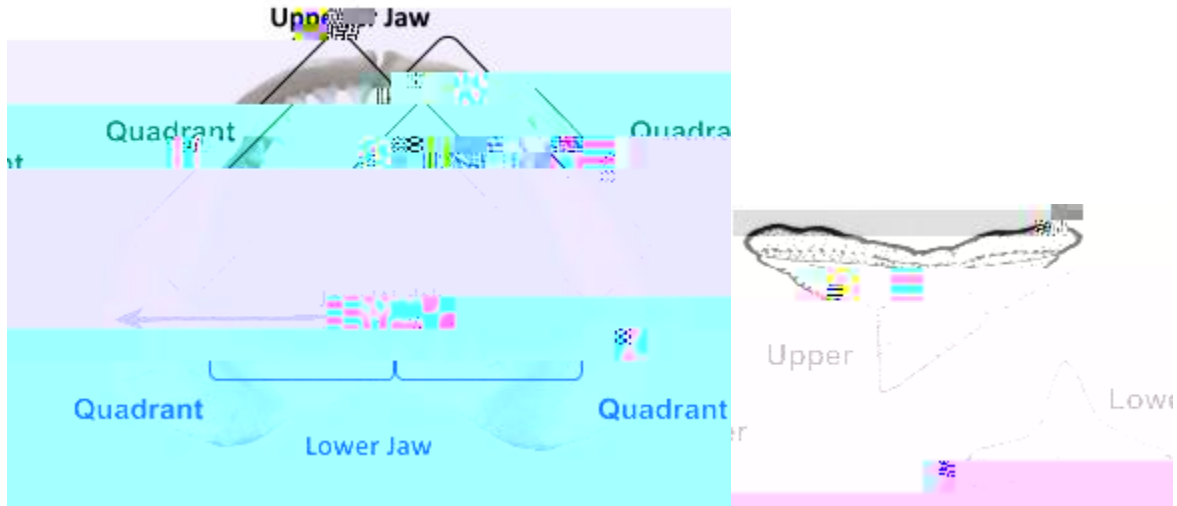

Tooth and Jaw Information:

There are 30-32 front row teeth in the upper jaw and 30 front row teeth in the lower jaw. Lower teeth have wide bases and short cusps.

Where did these jaws come from?

Jaws were relinquished to the U.S. Fish & Wildlife Service from companies attempting to import species protected under the U.S. Endangered Species Act and Convention on International Trade in Endangered Species. These jaws were then entrusted to the Shark Lab at California State University Long Beach to be used for educational purposes.

What does the Shark Lab do?

Dr. Chris Lowe and his students in the Shark Lab study the physiological and behavioral ecology of